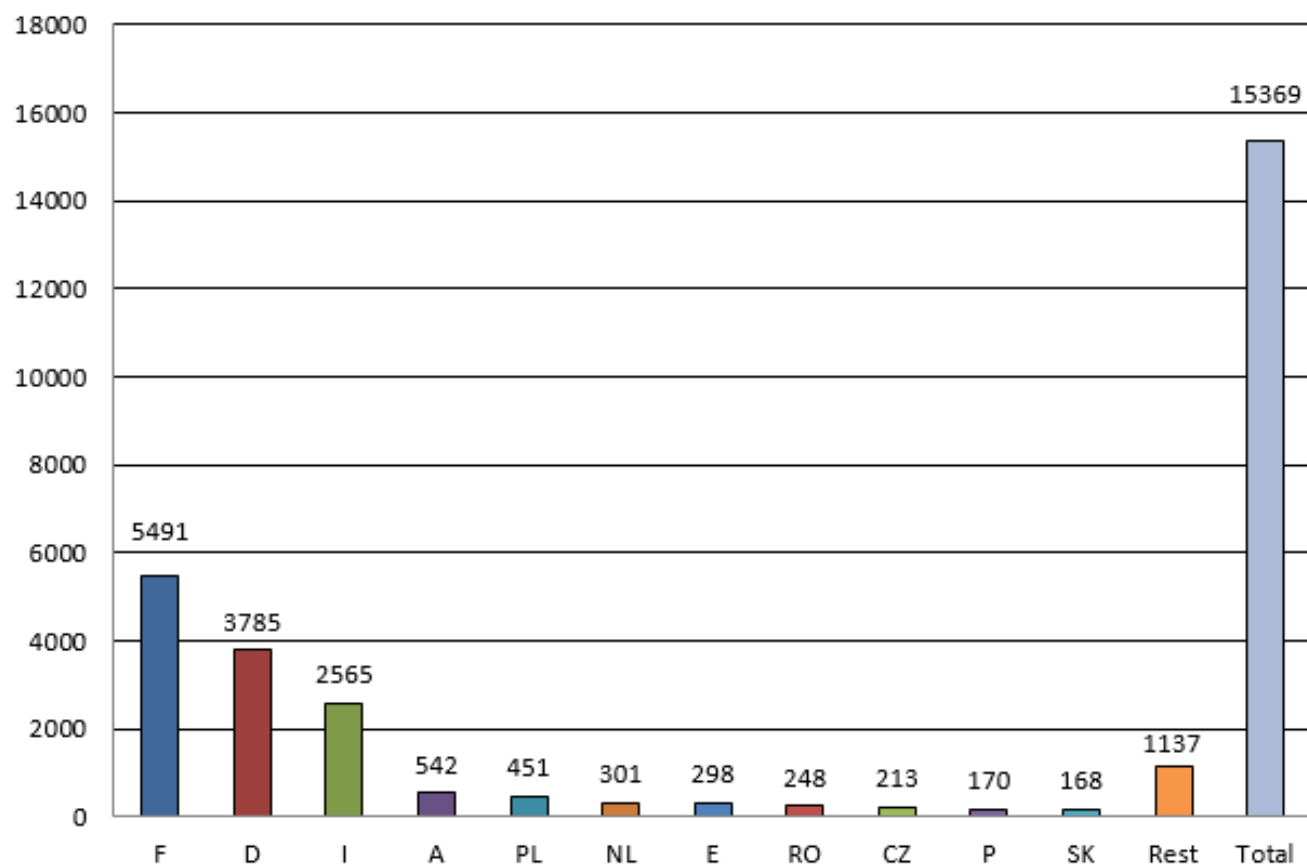

**Number of accident caused by foreign vehicles in Switzerland  
during the period of 1.1. - 31.12.2016  
(by country of the vehicle that caused the accident)**

*Source: CoB Statistics 2016*

**Number of accident caused by foreign vehicles in Switzerland  
during the period of 1.1. - 31.12.2016  
(by country of the vehicles caused the accident)**

*Source: CoB Statistics 2016*

**Number of accident caused by Swiss vehicles abroad  
during the period of 1.1. - 31.12.2016  
(by country of accident)**

*Source: CoB Statistics 2016*

**Number of accidents caused by Swiss vehicles abroad  
during the period of 1.1. - 31.12.2016  
(by country of accident)**