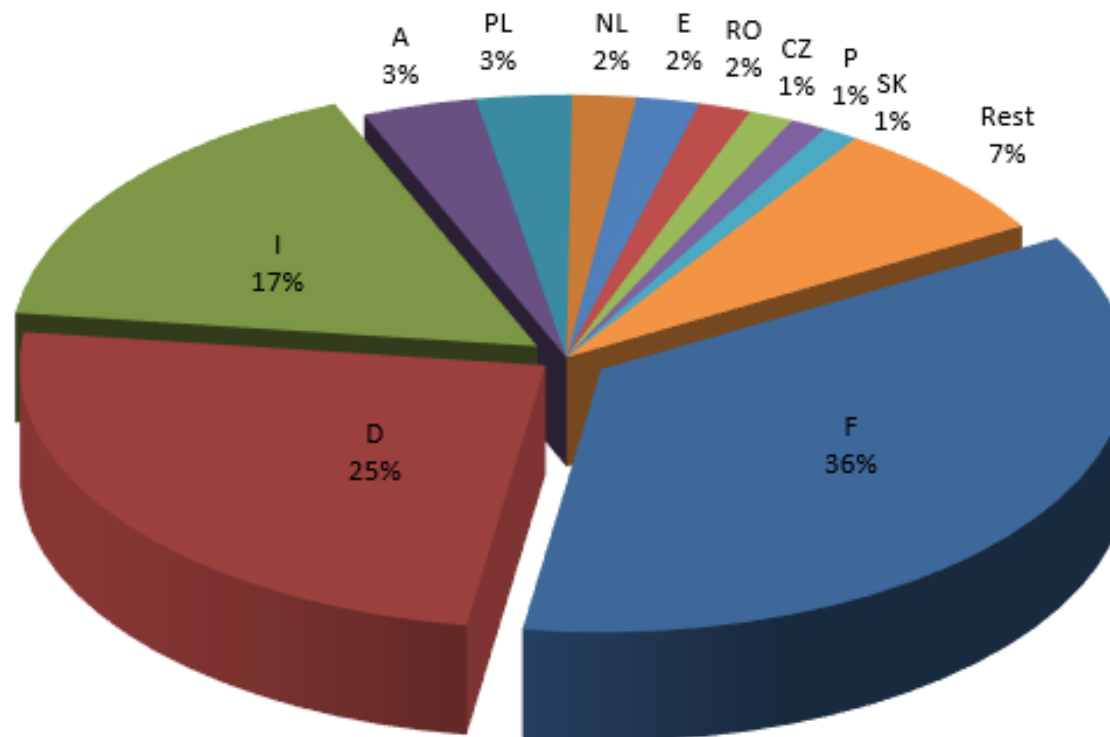

**Number of accident caused by foreign vehicles in Switzerland  
during the period of 1.1. - 31.12.2016  
(by country of the vehicle that caused the accident)**

*Source: CoB Statistics 2016*

**Number of accident caused by foreign vehicles in Switzerland  
during the period of 1.1. - 31.12.2016  
(by country of the vehicles caused the accident)**

*Source: CoB Statistics 2016*

**Number of accident caused by Swiss vehicles abroad  
during the period of 1.1. - 31.12.2016  
(by country of accident)**

*Source: CoB Statistics 2016*

**Number of accidents caused by Swiss vehicles abroad  
during the period of 1.1. - 31.12.2016  
(by country of accident)**