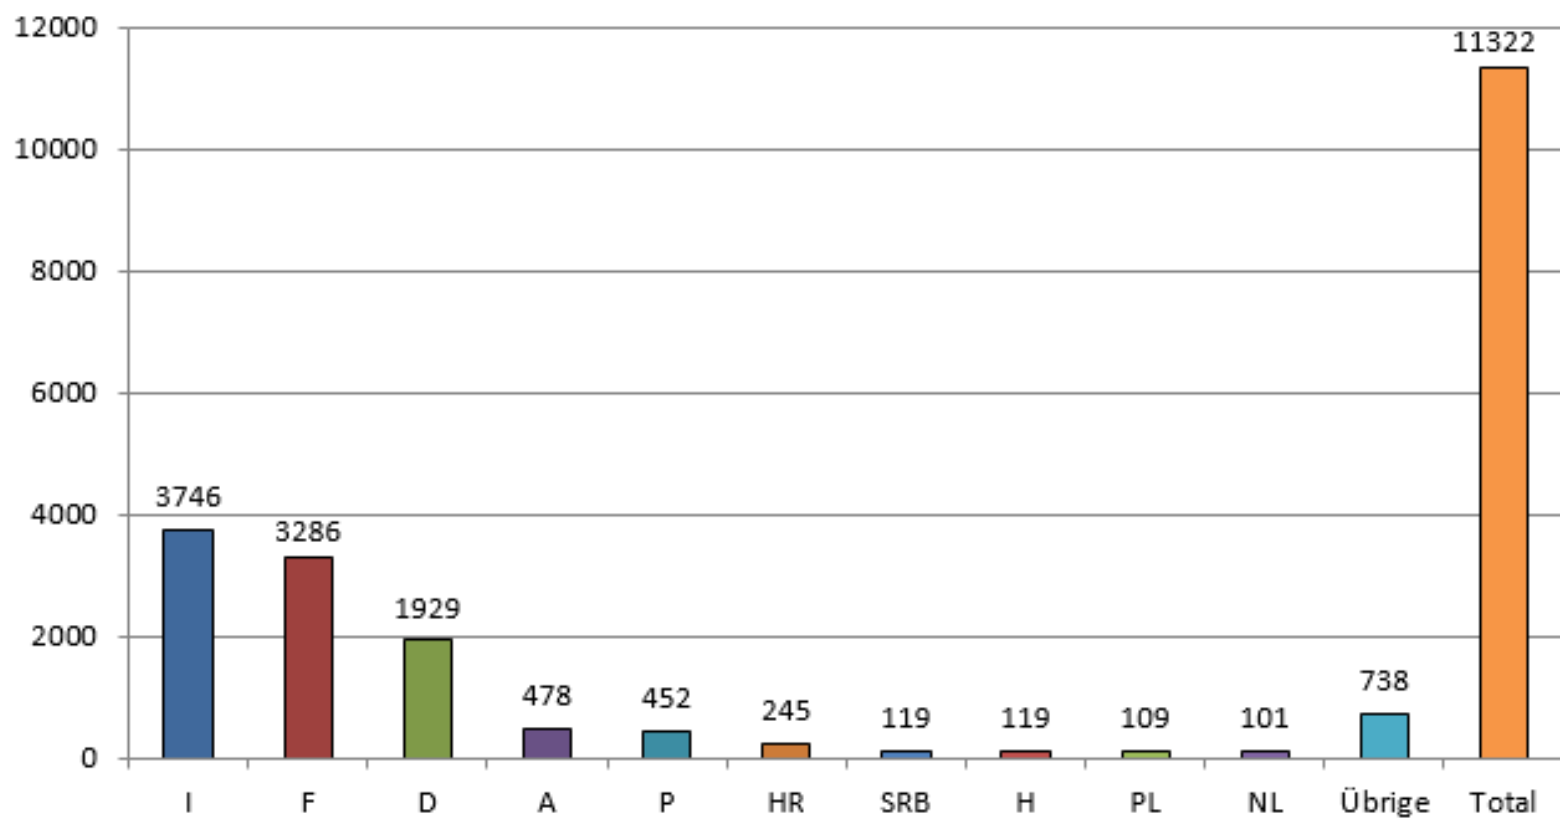

**Number of accident caused by foreign vehicles in Switzerland  
during the period of 1.1. - 31.12.2016  
(by country of the vehicle that caused the accident)**

*Source: CoB Statistics 2016*

**Number of accident caused by foreign vehicles in Switzerland  
during the period of 1.1. - 31.12.2016  
(by country of the vehicles caused the accident)**

*Source: CoB Statistics 2016*

**Number of accident caused by Swiss vehicles abroad  
during the period of 1.1. - 31.12.2016  
(by country of accident)**

*Source: CoB Statistics 2016*

**Number of accidents caused by Swiss vehicles abroad  
during the period of 1.1. - 31.12.2016  
(by country of accident)**