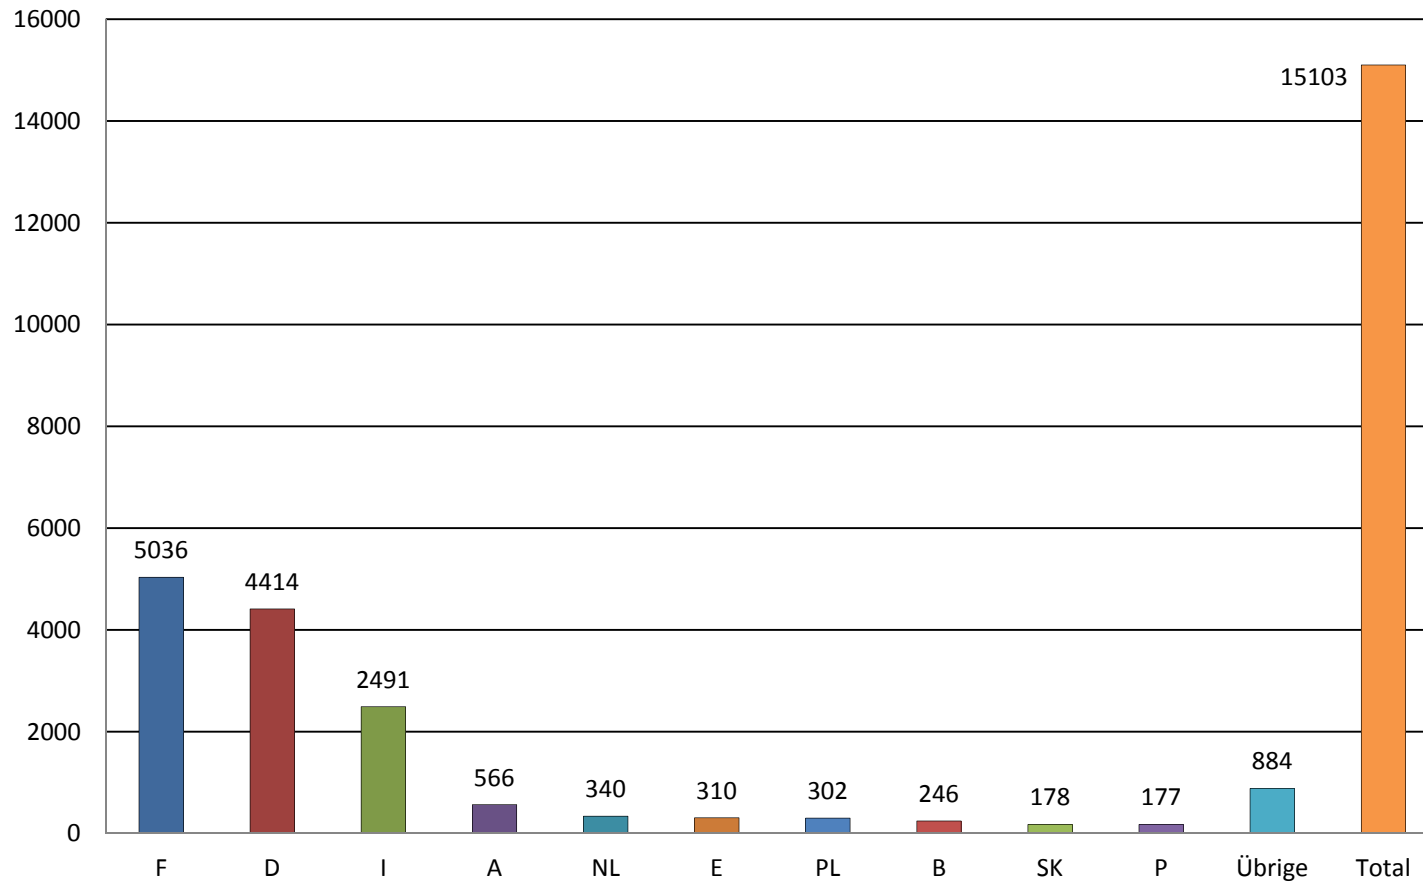

**Number of accidents caused by foreign vehicles in Switzerland
during the period of 1.1. - 31.12.2012
(by country of the vehicle that caused the accident)**

Source: CoB Statistics2012

**Number of accidents caused by foreign vehicles in Switzerland
during the period of 1.1. - 31.12.2012
(by country of the vehicle that caused the accident)**

Source: CoB Statistics2012

**Number of accidents caused by swiss vehicles abroad
during the period 1.1. - 31.12.2012
(by country of accident)**

Source: CoB Statistics 2012

**Number of accidents caused by swiss vehicles abroad
during the period 1.1. - 31.12.2012
(by country of accident)**