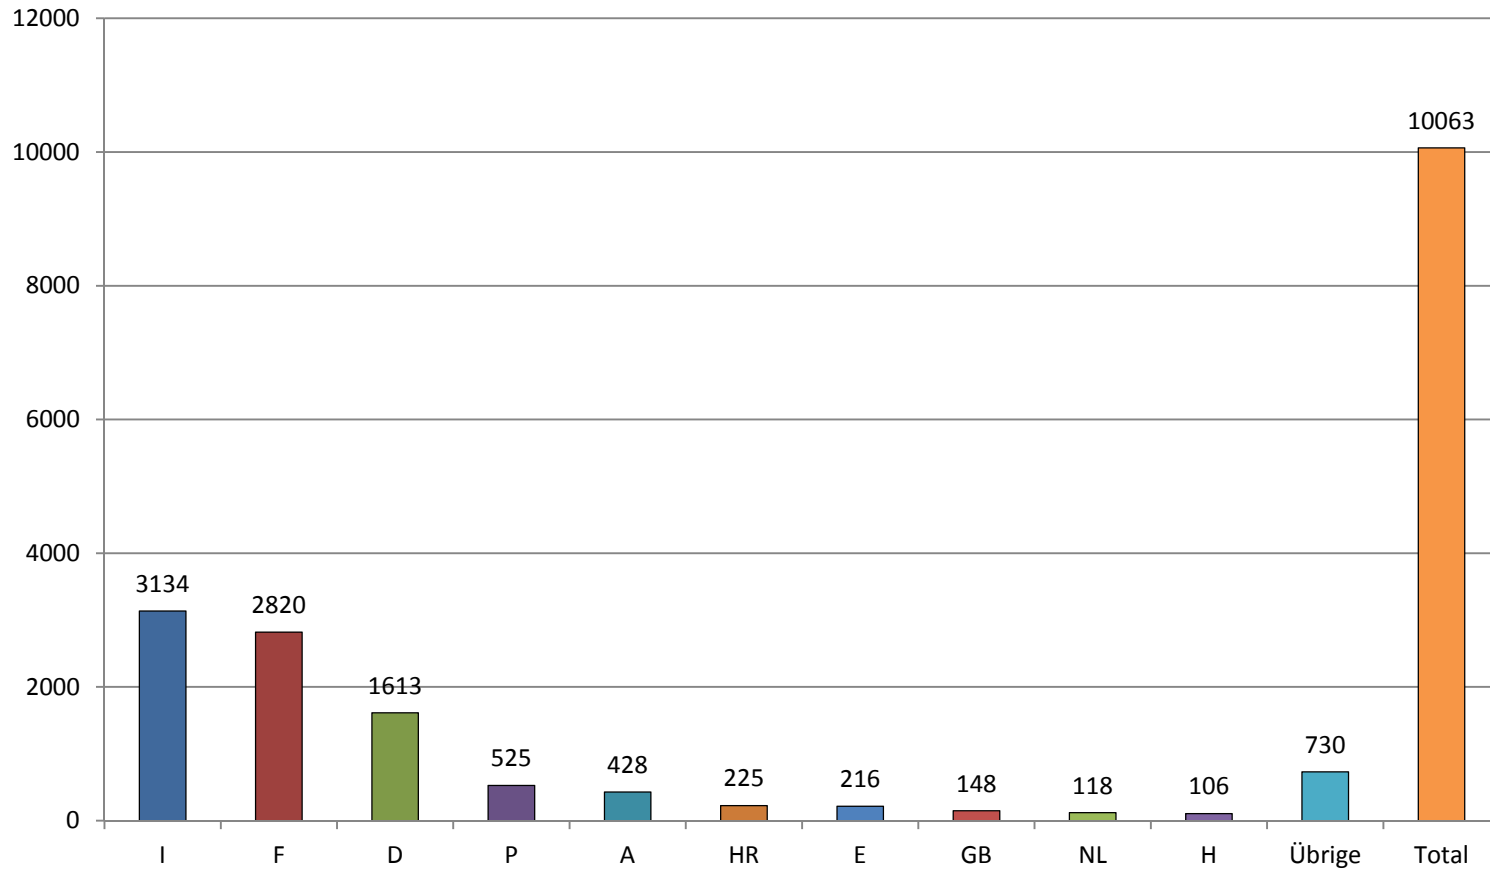

**Number of accidents caused by foreign vehicles in Switzerland
during the period of 1.1. - 31.12.2012
(by country of the vehicle that caused the accident)**

Source: CoB Statistics2012

**Number of accidents caused by foreign vehicles in Switzerland
during the period of 1.1. - 31.12.2012
(by country of the vehicle that caused the accident)**

Source: CoB Statistics2012

**Number of accidents caused by swiss vehicles abroad
during the period 1.1. - 31.12.2012
(by country of accident)**

Source: CoB Statistics 2012

**Number of accidents caused by swiss vehicles abroad
during the period 1.1. - 31.12.2012
(by country of accident)**