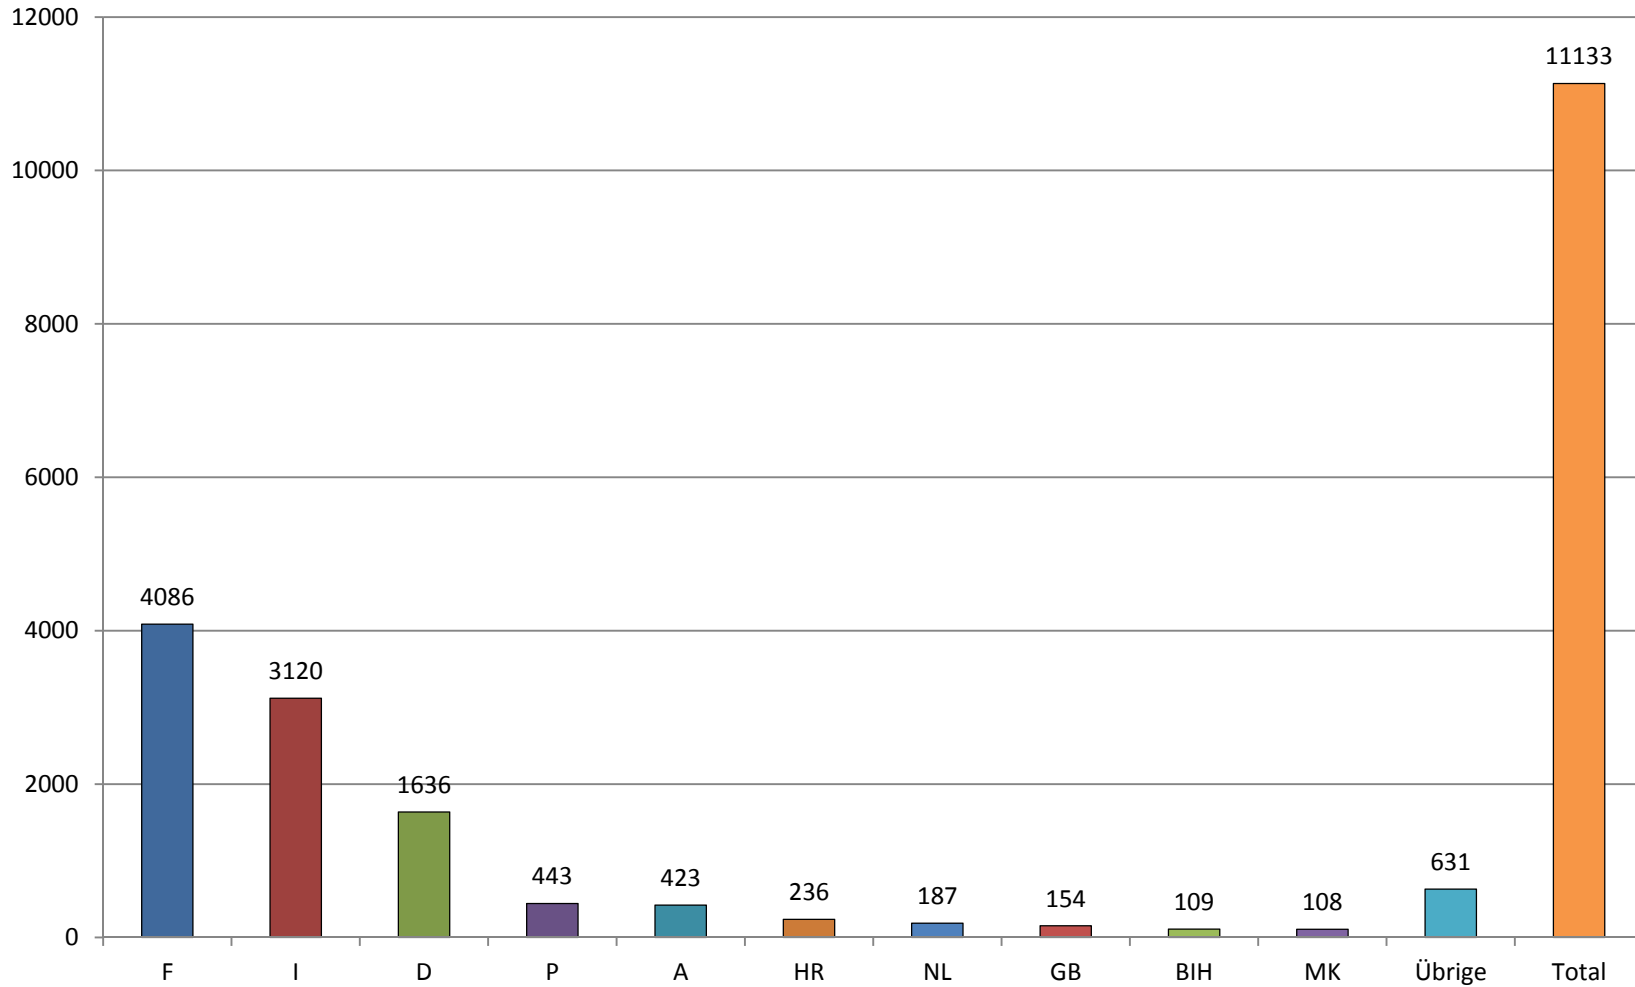

**Number of accidents caused by foreign vehicles in Switzerland
during the period of 1.1. - 31.12.2013
(by country of the vehicle that caused the accident)**

Source: CoB Statistics2013

**Number of accidents caused by foreign vehicles in Switzerland
during the period of 1.1. - 31.12.2013
(by country of the vehicle that caused the accident)**

Source: CoB Statistics2013

**Number of accidents caused by swiss vehicles abroad
during the period 1.1. - 31.12.2013
(by country of accident)**

Source: CoB Statistics 2013

**Number of accidents caused by swiss vehicles abroad
during the period 1.1. - 31.12.2013
(by country of accident)**