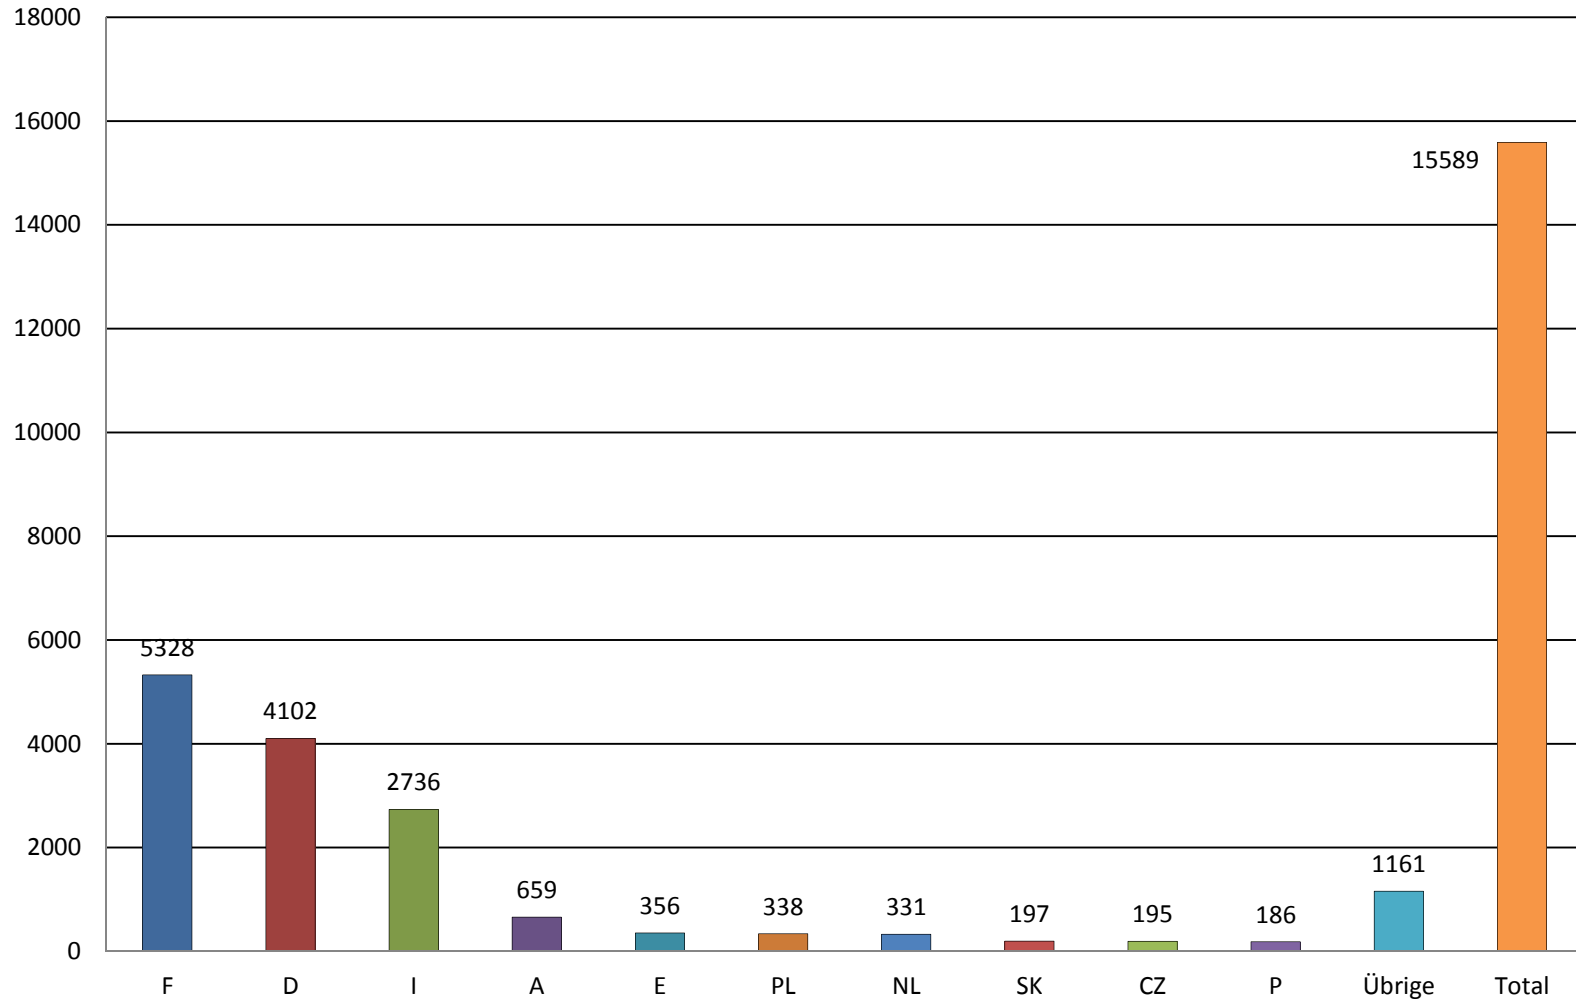

**Number of accidents caused by foreign vehicles in Switzerland
during the period of 1.1. - 31.12.2013
(by country of the vehicle that caused the accident)**

Source: CoB Statistics2013

**Number of accidents caused by foreign vehicles in Switzerland
during the period of 1.1. - 31.12.2013
(by country of the vehicle that caused the accident)**

Source: CoB Statistics2013

**Number of accidents caused by swiss vehicles abroad
during the period 1.1. - 31.12.2013
(by country of accident)**

Source: CoB Statistics 2013

**Number of accidents caused by swiss vehicles abroad
during the period 1.1. - 31.12.2013
(by country of accident)**