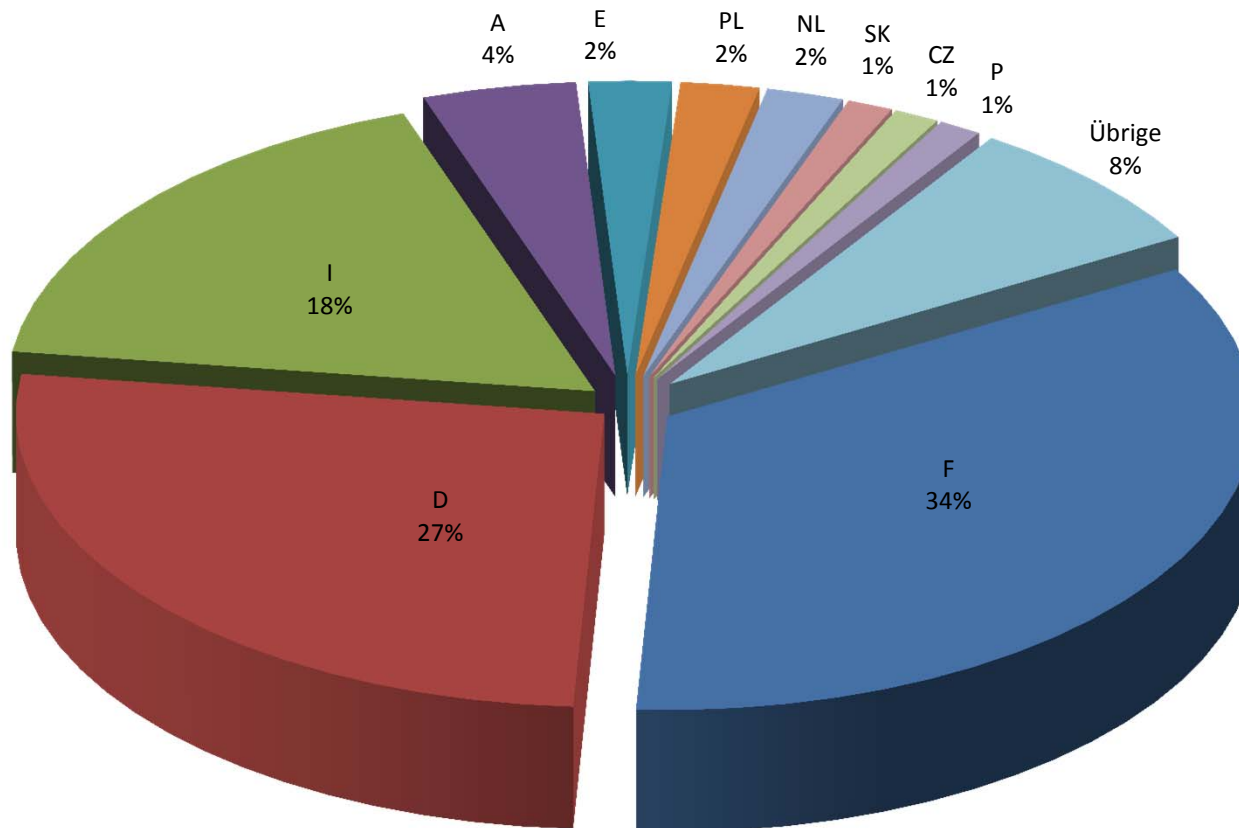

**Number of accidents caused by foreign vehicles in Switzerland
during the period of 1.1. - 31.12.2013
(by country of the vehicle that caused the accident)**

Source: CoB Statistics2013

**Number of accidents caused by foreign vehicles in Switzerland
during the period of 1.1. - 31.12.2013
(by country of the vehicle that caused the accident)**

Source: CoB Statistics2013

**Number of accidents caused by swiss vehicles abroad
during the period 1.1. - 31.12.2013
(by country of accident)**

Source: CoB Statistics 2013

**Number of accidents caused by swiss vehicles abroad
during the period 1.1. - 31.12.2013
(by country of accident)**