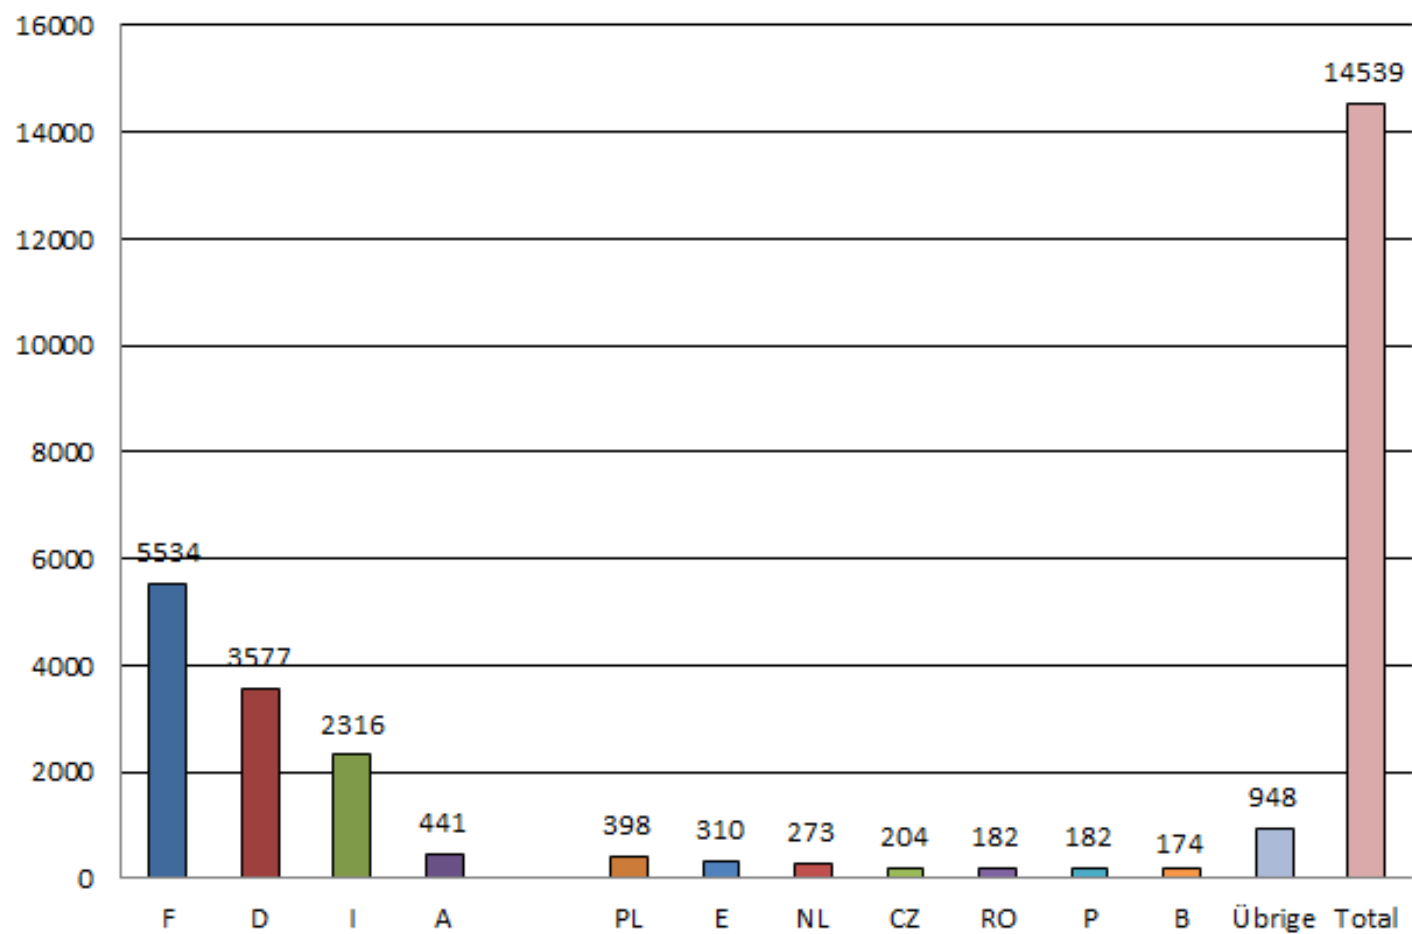

**Number of accident caused by foreign vehicles in Switzerland
during the period of 1.1. - 31.12.2015
(by country of the vehicle that caused the accident)**

Source: CoB Statistics 2015

**Number of accidents caused by foreign vehicles in Switzerland
during the period of 1.1. - 31.12.2015
(by country of the vehicle that caused the accident)**

Source: CoB Statistics 2015

**Number of accidents caused by Swiss vehicles abroad
during the period of 1.1. - 31.12.2015
(by country of accident)**

Source: CoB Statistics 2015

**Number of accidents caused by Swiss vehicles abroad
during the period of 1.1. - 31.12.2015
(by country of accident)**