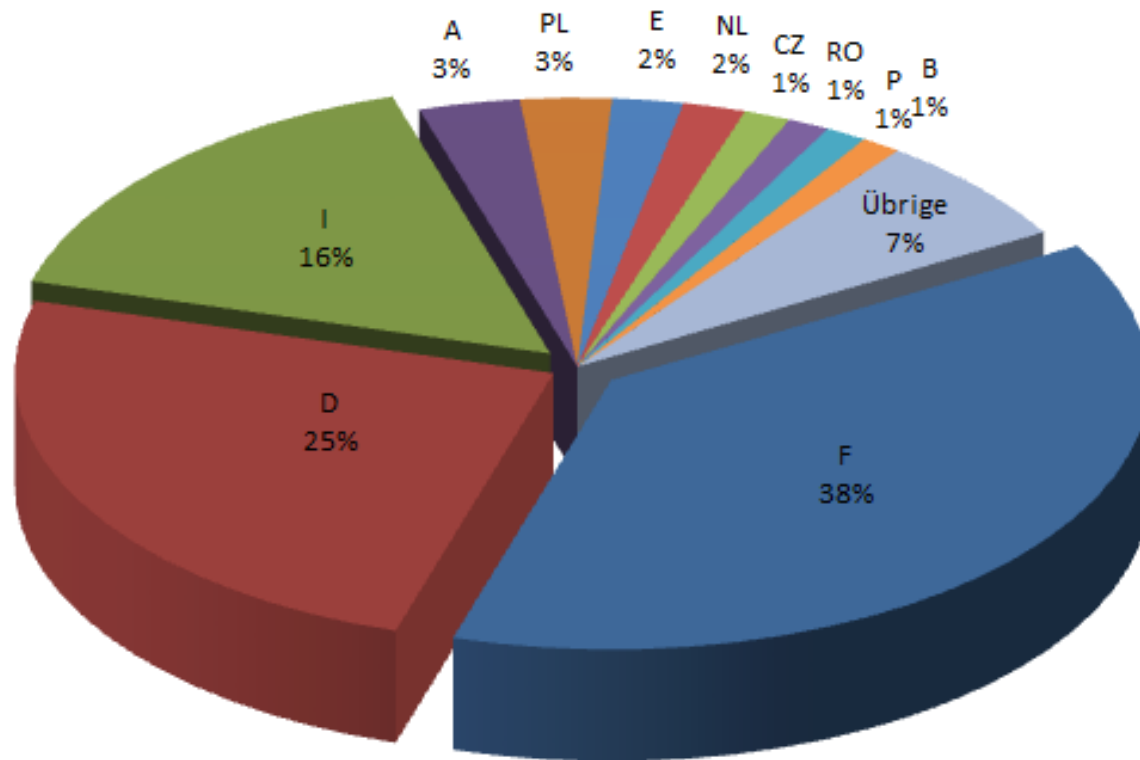

**Number of accident caused by foreign vehicles in Switzerland
during the period of 1.1. - 31.12.2015
(by country of the vehicle that caused the accident)**

Source: CoB Statistics 2015

**Number of accidents caused by foreign vehicles in Switzerland
during the period of 1.1. - 31.12.2015
(by country of the vehicle that caused the accident)**

Source: CoB Statistics 2015

**Number of accidents caused by Swiss vehicles abroad
during the period of 1.1. - 31.12.2015
(by country of accident)**

Source: CoB Statistics 2015

**Number of accidents caused by Swiss vehicles abroad
during the period of 1.1. - 31.12.2015
(by country of accident)**