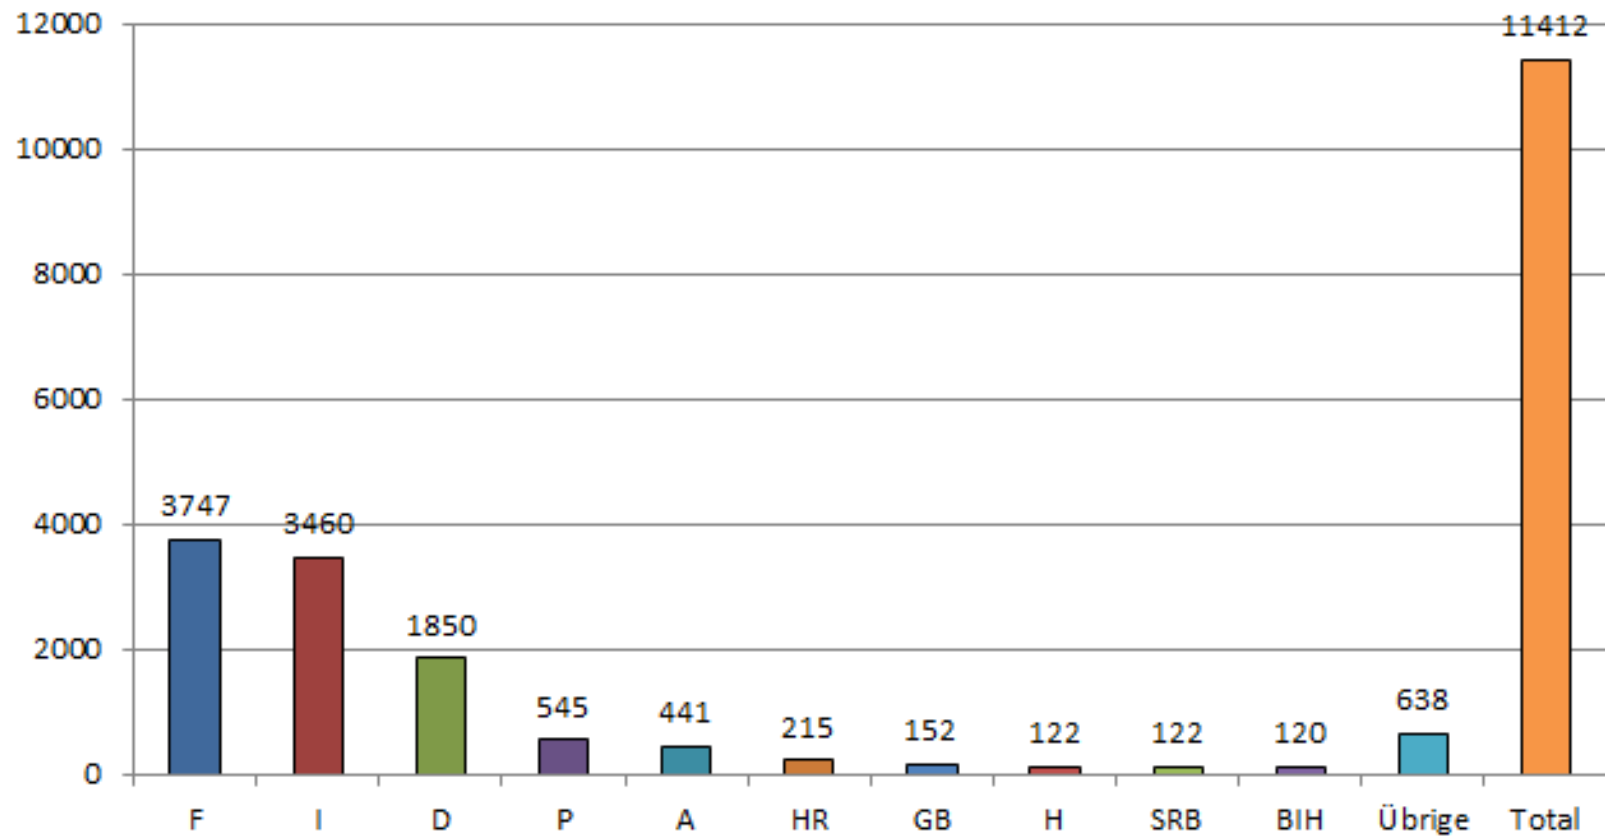

**Number of accident caused by foreign vehicles in Switzerland
during the period of 1.1. - 31.12.2015
(by country of the vehicle that caused the accident)**

Source: CoB Statistics 2015

**Number of accidents caused by foreign vehicles in Switzerland
during the period of 1.1. - 31.12.2015
(by country of the vehicle that caused the accident)**

Source: CoB Statistics 2015

**Number of accidents caused by Swiss vehicles abroad
during the period of 1.1. - 31.12.2015
(by country of accident)**

Source: CoB Statistics 2015

**Number of accidents caused by Swiss vehicles abroad
during the period of 1.1. - 31.12.2015
(by country of accident)**