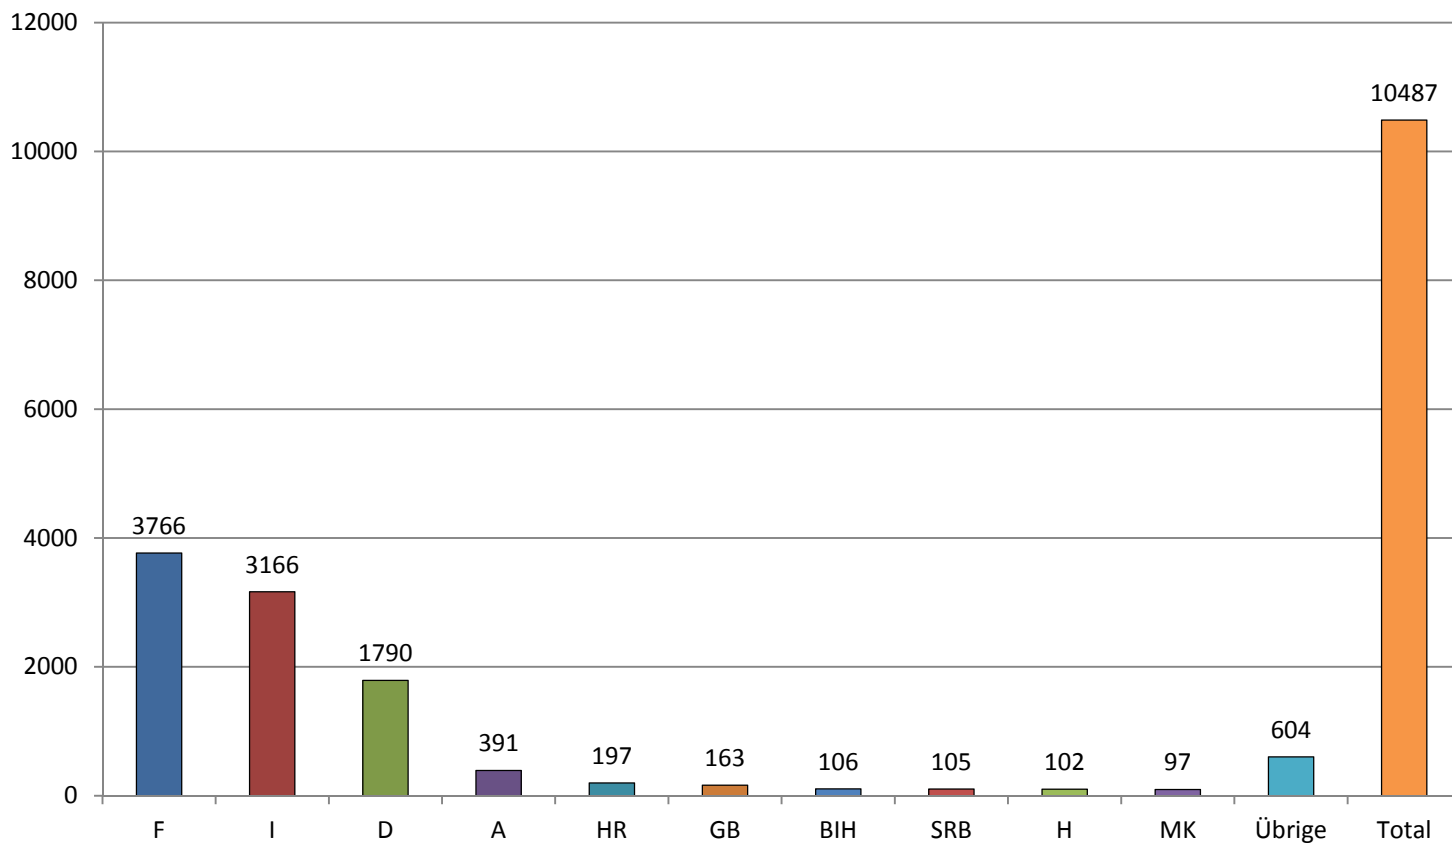

**Number of accidents caused by foreign vehicles in Switzerland  
during the period of 1.1. - 31.12.2014  
(by country of the vehicle that caused the accident)**

*Source: CoB Statistics2014*

**Number of accidents caused by foreign vehicles in Switzerland  
during the period of 1.1. - 31.12.2014  
(by country of the vehicle that caused the accident)**

*Source: CoB Statistics2014*

**Number of accidents caused by swiss vehicles abroad  
during the period 1.1. - 31.12.2014  
(by country of accident)**

Source: CoB Statistics 2014

**Number of accidents caused by swiss vehicles abroad  
during the period 1.1. - 31.12.2014  
(by country of accident)**