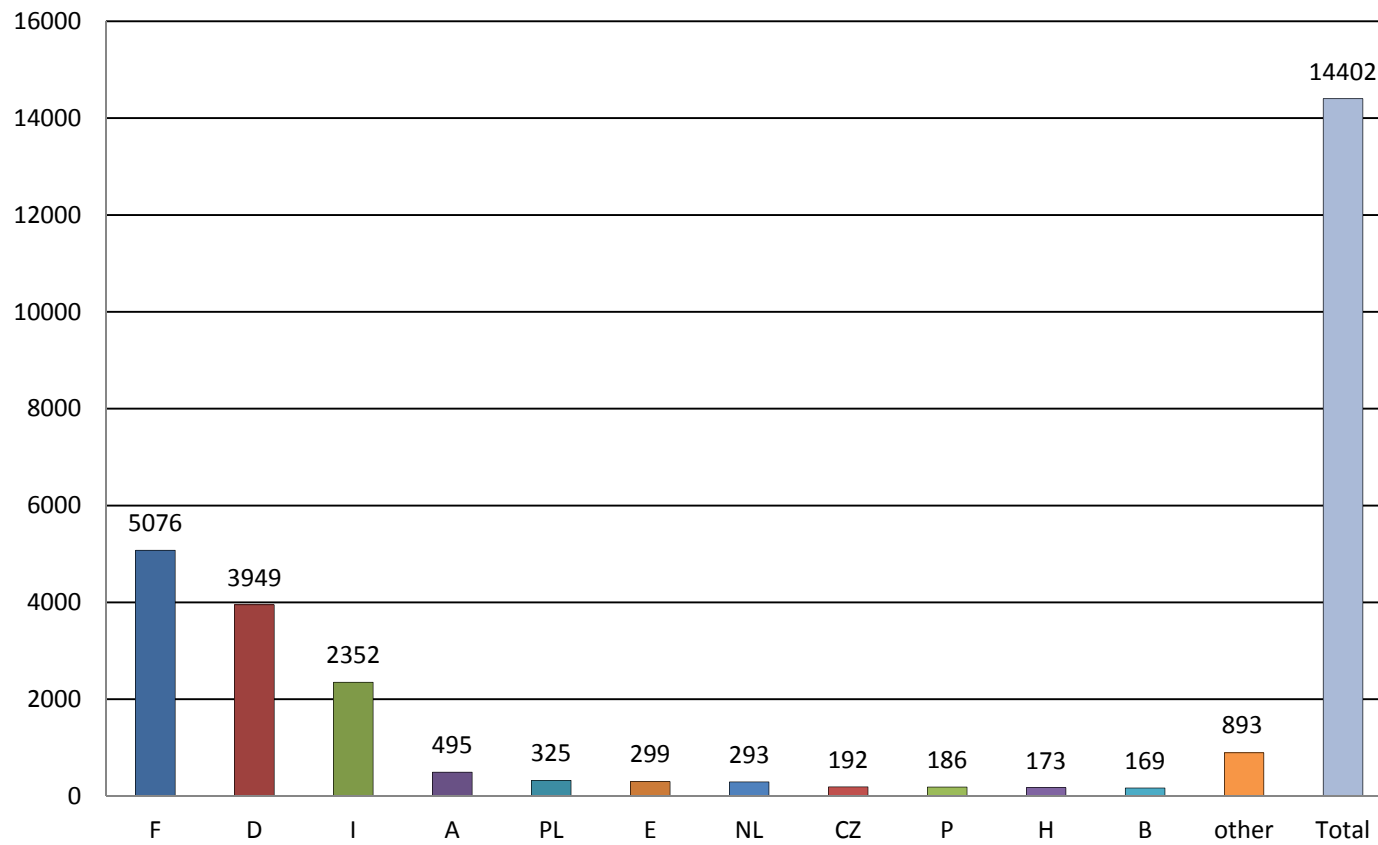

**Number of accidents caused by foreign vehicles in Switzerland  
during the period of 1.1. - 31.12.2014  
(by country of the vehicle that caused the accident)**

*Source: CoB Statistics2014*

**Number of accidents caused by foreign vehicles in Switzerland  
during the period of 1.1. - 31.12.2014  
(by country of the vehicle that caused the accident)**

*Source: CoB Statistics2014*

**Number of accidents caused by swiss vehicles abroad  
during the period 1.1. - 31.12.2014  
(by country of accident)**

Source: CoB Statistics 2014

**Number of accidents caused by swiss vehicles abroad  
during the period 1.1. - 31.12.2014  
(by country of accident)**